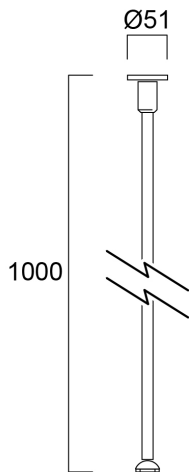

Concord

1000mm white rod suspension mechanical - White
2035023

Technische tekenings

Gegevenstabel

GENERAL DATA

Productnaam	1000mm white rod suspension mechanical - White
Technologie	Toebehoren
Algemene toepassing	Musea & Galleries, Retail
ETIM klasse	EC002557
E-number Norway	3208710
Garantie	5 jaar

OPTICAL DATA

Instelbare kleurkwaliteit	Nee

ELECTRICAL DATA

Voorschakelapparaat vereist	No
Transformator vereist	Ja

PHYSICAL DATA