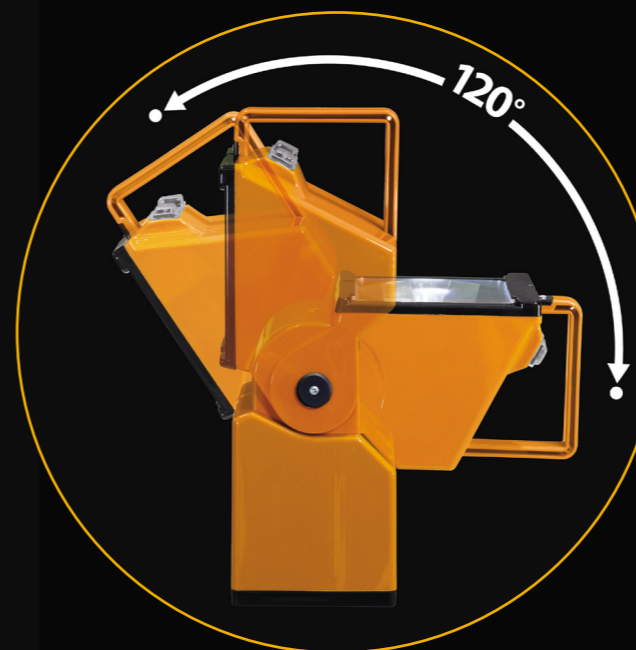

ScoutLED is a new rechargeable and portable anti black-out Beghelli lamp suitable for an intense outdoor use. Thanks to its high power LED, Scout LED grants an exceptional light output and a very long battery duration. When connected to the power mains, it will automatically switch on in case of black out.

Two way "min/max" switch button

High power main LED: 2,4W with lenticular lens and mirror-like parabolic reflector

Main LED battery duration up to 9,5 hours

High capacity built-in internal rechargeable battery

Supplied with three colored diffusing screens housed in the internal compartment

When connected to a power socket with the switch button set either on min or max position, Scout LED will switch on automatically in case of black-out and then off again when power comes back. A red colour LED positioned on the reflector marks the proper connection of the unit to the mains.

ANTI BLACK-OUT function

The tilting head can rotate by 120° and set in any intermediate position.

The ScoutLED lower body can be opened at the bottom accessing a compartment where the power cable and the coloured diffusing screens can be stored. The flashing function can be activated on the main or on the secondary LED thanks to a switch button placed on top of the fixture.