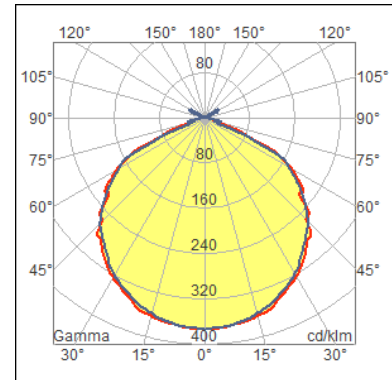

Data Sheet

General and Commercial Data

Product Type	Exterior/Interior - Emergency Lighting
Model	Stile+
Code	19503
Description	STILE+ LED 18W SE/SA RM 1,5/3H
EAN Code	8002219874825
Available Colors	Signal White RAL 9003
Application	Offices
Net Weight [kg]	0.25
Dimensions [mm]	119x280x46
Pieces per Pack	12

Technical Characteristics

Volume [m3]	0.002181
Insulation Class	II
IP Code	40
Impact Resistance IK Rating	7
Fire Resistance [°C]	850
Material	Polycarbonate
Emergency Source Supply Type	Self-contained luminaire
Emergency Operation Mode	Selectable
Battery	LiFe 3.2V 1.5Ah
Diagnosis System	Luminaire without diagnostic system
Test System for Emergency Lighting	Automatic without remote control
Visibility Distance (EN1838) [m]	21
Voltage [V]	230
Source Current [A]	0.11
Frequency [Hz]	50
Power Factor (cos(fi))	0.1
Luminaire Power [W]	0.8
Luminaire Flux in Emergency [lm]	250
Battery Life [h]	1,5
Source	CCT 4000 K - CRI 80
Photobiological Risk Index (EN 62471)	Risk 0

Marks

Photometric Parameters

Measurement	19503e1h5
CIE Code	[57,89,98,100,100]

Notes

250/150
1.5/3
TR
110

Norms

CEI EN 60598-2-22